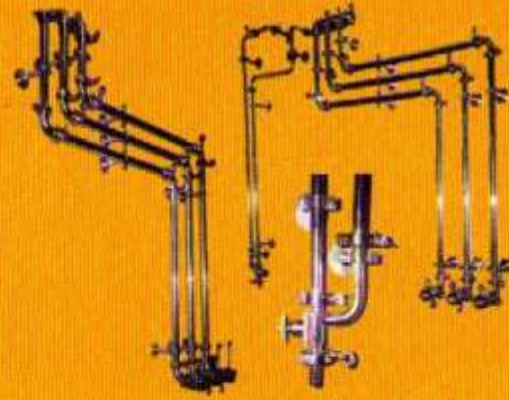

T C Union

loop

T C Clamp

3-way Ball Valve

Din Ball Valve

Butter- Fly Valve

**Sight glass
T C End**

N.R.V. T C End

Tee with T C

Bend

Flow Diversion Valves

**Sq. Body T C
Ball Valve**

ASA-150 Valve

Filter Housing

- ❖ Sanitary Valves and Fittings
- ❖ Sanitary Pipes & Tubes
- ❖ Sanitary Process and Transfer Pumps
- ❖ Orbital Welding
- ❖ Turnkey Piping Project (H₂O/D.M / W.F.I.)
- ❖ Electropolishing and Passivation
- ❖ Tanks, Vessels and Fabrications